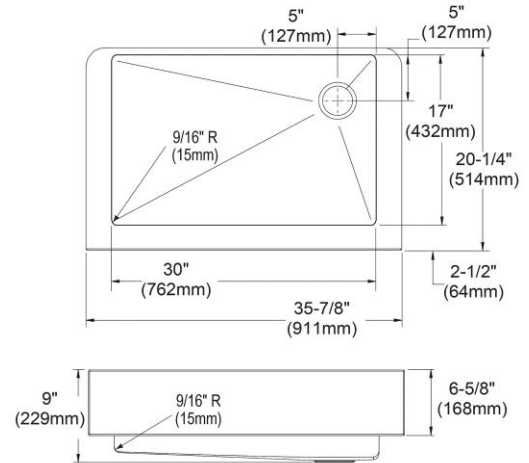

A Century of Tradition and Quality. For more than 100 years, Elkay has been making innovative products and providing exceptional customer care. We take pride in offering plumbing products that make life easier, inspire change and leave the world a better place.

Product Compliance: ASME A112.19.3/CSA B45.4

Sinks are listed by IAPMO® as meeting the applicable requirements of the Uniform Plumbing Code®, International Plumbing Code®, and National Plumbing Code of Canada.

[Clean and Care Manual (PDF)](#)
[Installation Instructions (PDF) - 100005325](#)
[Warranty (PDF)](#)