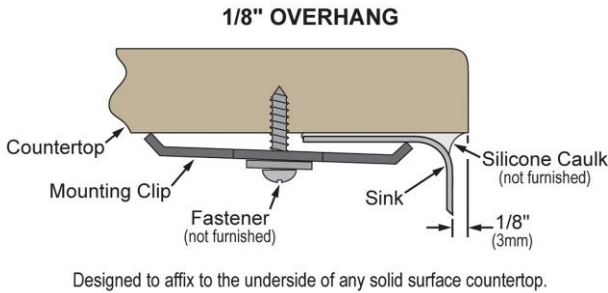

PRODUCT SPECIFICATIONS

Crosstown® 18 Gauge Stainless Steel 35-7/8" x 20-1/4" x 9" Single Bowl Farmhouse Sink. Sink is handmade/fabricated from 18 gauge 304 Stainless Steel with a Polished Satin finish, Rear Right drain placement, and Full spray sides and bottom with Sides and Bottom pads.

Installation Type:	Farmhouse
Material:	304 Stainless Steel
Finish:	Polished Satin
Gauge:	18
Sound Deadening:	Full spray sides and bottom with Sides and Bottom pads
Number of Bowls:	1
Sink Dimensions:	35-7/8" x 20-1/4" x 9"
Bowl 1 Dimensions:	30" x 17" x 9"
Drain Size:	3-1/2" (89mm)
Drain Location:	Rear Right
Minimum Cabinet Size:	36"
Mounting Hardware:	Part # 54300008 included
Template Included:	No

Installation Profile: