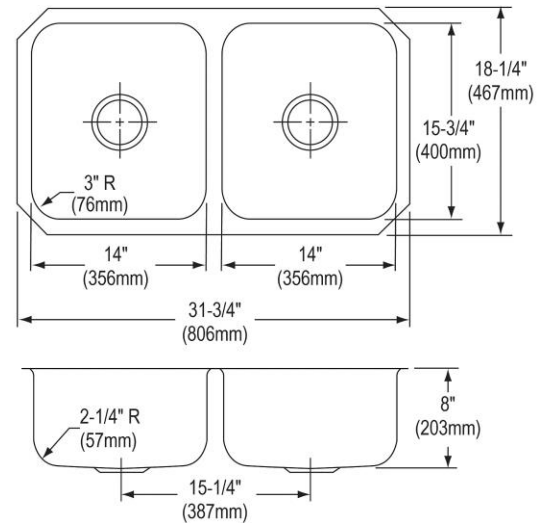

PART: _____ QTY: _____
PROJECT: _____
CONTACT: _____
DATE: _____
NOTES: _____
APPROVAL: _____

In keeping with our policy of continuing product improvement, Elkay reserves the right to change product specifications without notice. Please visit elkay.com for the most current version of Elkay product specification sheets. This specification describes an Elkay product with design, quality, and functional benefits to the user. When making a comparison of other producers' offerings, be certain these features are not overlooked.