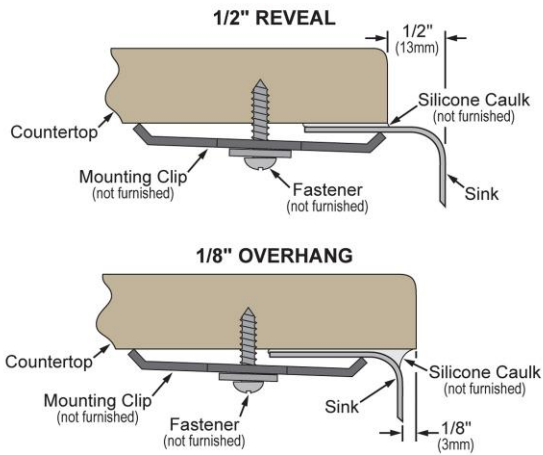

PRODUCT SPECIFICATIONS

Dayton® Stainless Steel 31-3/4" x 18-1/4" x 8" Equal Double Bowl Undermount Sink. Sink is manufactured from 18 gauge 300 series Stainless Steel with a Radiant Satin finish, Center drain placement, and Bottom only pads.

Installation Type:	Undermount
Material:	300 series Stainless Steel
Finish:	Radiant Satin
Gauge:	18
Sound Deadening:	Bottom only pads
Number of Bowls:	2
Sink Dimensions:	31-3/4" x 18-1/4" x 8"
Bowl 1 Dimensions:	14" x 15-3/4" x 8"
Bowl 2 Dimensions:	14" x 15-3/4" x 8"
Drain Size:	3-1/2" (89mm)
Drain Location:	Center
Minimum Cabinet Size:	36"
Mounting Hardware:	Undermount brackets sold separately
Template Included:	No
Cutout Template #:	1000001471

Product Compliance: ASME A112.19.3/CSA B45.4

Installation Profile:

Designed to affix to the underside of any solid surface countertop.

Sinks are listed by IAPMO® as meeting the applicable requirements of the Uniform Plumbing Code®, International Plumbing Code®, and National Plumbing Code of Canada.