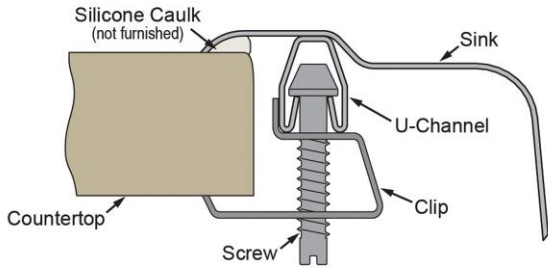

PRODUCT SPECIFICATIONS

Lustertone® Classic Stainless Steel 25" x 22" x 7-5/8" Single Bowl Drop-in Classroom Sink. Sink is manufactured from 18 gauge 304 Stainless Steel with a Lustrous Satin finish, Center drain placement, and Bottom only pads.

Installation Type:	Drop-in
Material:	304 Stainless Steel
Finish:	Lustrous Satin
Gauge:	18
Sound Deadening:	Bottom only pads
Number of Bowls:	1
Sink Dimensions:	25" x 22" x 7-5/8"
Bowl 1 Dimensions:	19" x 16" x 7-1/2"
Drain Size:	3-1/2" (89mm)
Drain Location:	Center
Minimum Cabinet Size:	30"
Mounting Hardware:	Part # 64090012 included for countertops up to 3/4" (19mm) thick
Template Included:	No
Cutout Template #:	1000001188

Template is available for download at elkay.com. CAD software will be required to open the template.

Cutout Dimensions for Drop-in Installation:
24-3/8" x 21-3/8" (619mm x 543mm) with 1-1/2" (38mm) corner radius

Installation Profile:

A Century of Tradition and Quality. For more than 100 years, Elkay has been making innovative products and providing exceptional customer care. We take pride in offering plumbing products that make life easier, inspire change and leave the world a better place.

Product Compliance: ASME A112.19.3/CSA B45.4

Sinks are listed by IAPMO® as meeting the applicable requirements of the Uniform Plumbing Code®, International Plumbing Code®, and National Plumbing Code of Canada.

- [Clean and Care Manual (PDF)](#)
- [Installation Instructions (PDF) - 1000005236](#)
- [Warranty (PDF)](#)

PART: _____ QTY: _____
PROJECT: _____
CONTACT: _____
DATE: _____
NOTES: _____
APPROVAL: _____

In keeping with our policy of continuing product improvement, Elkay reserves the right to change product specifications without notice. Please visit elkay.com for the most current version of Elkay product specification sheets. This specification describes an Elkay product with design, quality, and functional benefits to the user. When making a comparison of other producers' offerings, be certain these features are not overlooked.