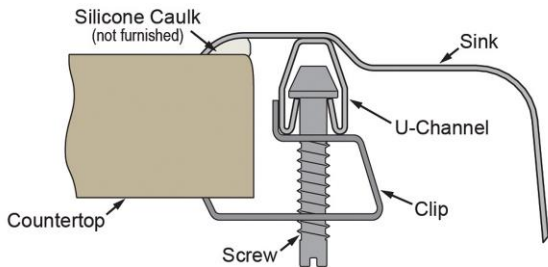

PRODUCT SPECIFICATIONS

Lustertone® Classic Stainless Steel 25" x 22" x 7-5/8" Single Bowl Drop-in Classroom Sink. Sink is manufactured from 18 gauge 304 Stainless Steel with a Lustrous Satin finish, Center drain placement, and Bottom only pads.

Installation Type:	Drop-in
Material:	304 Stainless Steel
Finish:	Lustrous Satin
Gauge:	18
Sound Deadening:	Bottom only pads
Number of Bowls:	1
Sink Dimensions:	25" x 22" x 7-5/8"
Bowl 1 Dimensions:	16" x 19" x 7-1/2"
Drain Size:	3-1/2" (89mm)
Drain Location:	Center
Minimum Cabinet Size:	30"
Mounting Hardware:	Part # 64090012 included for countertops up to 3/4" (19mm) thick
Template Included:	No
Cutout Template #:	1000001188

Template is available for download at elkay.com. CAD software will be required to open the template.

Cutout Dimensions for Drop-in Installation:
24-3/8" x 21-3/8" (619mm x 543mm) with 1-1/2" (38mm) corner radius

Installation Profile:

A Century of Tradition and Quality. For more than 100 years, Elkay has been making innovative products and providing exceptional customer care. We take pride in offering plumbing products that make life easier, inspire change and leave the world a better place.

Product Compliance: ASME A112.19.3/CSA B45.4

Sinks are listed by IAPMO® as meeting the applicable requirements of the Uniform Plumbing Code®, International Plumbing Code®, and National Plumbing Code of Canada.

- [Clean and Care Manual (PDF)](#)
- [Installation Instructions (PDF) - 1000005236](#)
- [Warranty (PDF)](#)

PART: _____ QTY: _____
PROJECT: _____
CONTACT: _____
DATE: _____
NOTES: _____
APPROVAL: _____

In keeping with our policy of continuing product improvement, Elkay reserves the right to change product specifications without notice. Please visit elkay.com for the most current version of Elkay product specification sheets. This specification describes an Elkay product with design, quality, and functional benefits to the user. When making a comparison of other producers' offerings, be certain these features are not overlooked.