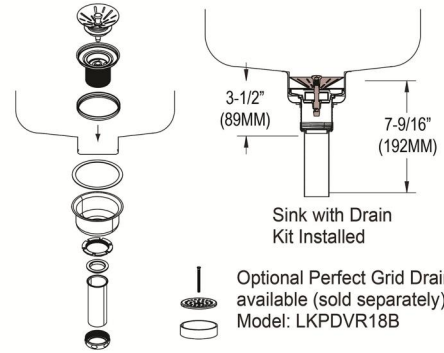

Installation Profile:

Optional Perfect Grid Drain available (sold separately) Model: LKPDVR18B