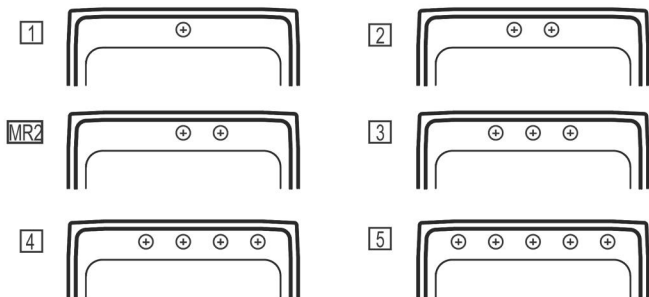

Installation Type:	Drop-in
Material:	304 Stainless Steel
Special Features:	Perfect Drain
Finish:	Lustrous Satin
Gauge:	18
Sound Deadening:	Sides and Bottom pads
Number of Bowls:	1
Sink Dimensions:	25" x 22" x 11-7/8"
Bowl 1 Dimensions:	21" x 15-3/4" x 10"
Drain Size:	3-3/8" (86mm)
Drain Location:	Center
Minimum Cabinet Size:	30"
Mounting Hardware:	Part # 64090012 included for countertops up to 3/4" (19mm) thick
Template Included:	No
Cutout Template #:	1000001188

Template is available for download at [elkay.com](#). CAD software will be required to open the template.

Cutout Dimensions for Drop-in Installation:

24-3/8" x 21-3/8" (619mm x 543mm) with 1-1/2" (38mm) corner radius

Perfect Drain: Seamlessly welded stainless steel collar eliminates the gap between a traditional drain and the sink for a more sanitary and gap free installation. Select garbage disposers can be installed on either sink bowl for user convenience. Please see our Garbage Disposer Compatibility Guide.

Hole Drilling Configurations:

1-1/2" (38mm) Diameter Faucet Holes on 4" (102mm) Centers

PART: _____ QTY: _____
 PROJECT: _____
 CONTACT: _____
 DATE: _____
 NOTES: _____
 APPROVAL: _____

Included with Product: One LKPD1 Perfect Drain and strainer.