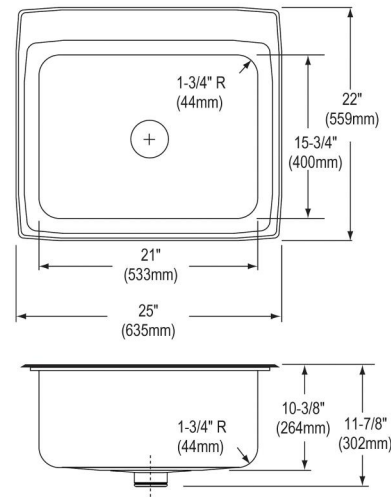

Included with Product: One LKPD1 Perfect Drain and strainer.

A Century of Tradition and Quality. For more than 100 years, Elkay has been making innovative products and providing exceptional customer care. We take pride in offering plumbing products that make life easier, inspire change and leave the world a better place.

Product Compliance: ASME A112.19.3/CSA B45.4
Accessory: ASME A112.18.2/CSA B125.2

Sinks are listed by IAPMO® as meeting the applicable requirements of the Uniform Plumbing Code®, International Plumbing Code®, and National Plumbing Code of Canada.

- [Clean and Care Manual (PDF)](#)
- [Installation Instructions (PDF) - 1000005236](#)
- [Installation Instructions (PDF) - 74180289 Disposer](#)
- [Installation Instructions (PDF) - 74180340-USA Drain](#)
- [Installation Instructions (PDF) - Garbage Disposer Compatibility Guide](#)
- [Warranty (PDF)](#)