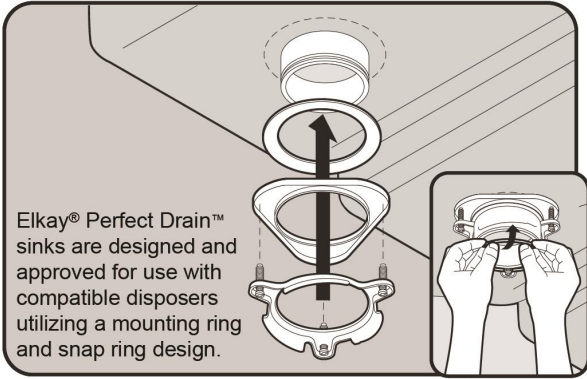

Optional Accessories

LKWBG2115SS	Stainless Steel 20" x 14-3/4" x 1" Bottom Grid Spec Sheet (PDF)	
CB1516	Hardwood 15" x 16-3/4" x 3/4" Cutting Board Spec Sheet (PDF)	
LKDS35	3-1/2" Garbage Disposal Stopper / Strainer for use with Perfect Drain®-Satin Finish Spec Sheet (PDF)	
LKDS99	3-1/2" Garbage Disposal Stopper / Strainer for use with Perfect Drain®-Chrome Polished Stainless Steel Spec Sheet (PDF)	
LKPDVR18B	Perfect Drain® Chrome Plated Brass Body Vandal-resistant Strainer Spec Sheet (PDF)	

In keeping with our policy of continuing product improvement, Elkay reserves the right to change product specifications without notice. Please visit elkay.com for the most current version of Elkay product specification sheets. This specification describes an Elkay product with design, quality, and functional benefits to the user. When making a comparison of other producers' offerings, be certain these features are not overlooked. Latest version of the spec sheet available: <https://www.elkayfiles.com/spec-sheets/DLR252210PD_spec.pdf>