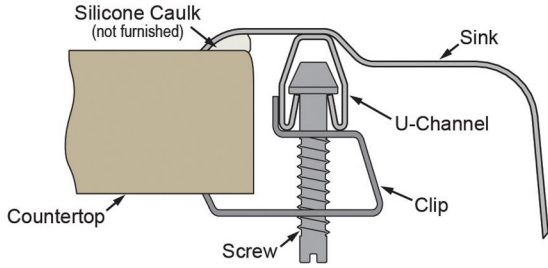

Installation Profile:

Included Accessories

LKPD1	Perfect Drain® Fitting Type 304 Stainless Steel Body and Strainer Spec Sheet (PDF)	

Optional Accessories

CBS1418	Hardwood 15" x 19" x 3/4" Cutting Board Spec Sheet (PDF)	
LKDS35	3-1/2" Garbage Disposal Stopper / Strainer for use with Perfect Drain®-Satin Finish Spec Sheet (PDF)	
LKDS99	3-1/2" Garbage Disposal Stopper / Strainer for use with Perfect Drain®-Chrome Polished Stainless Steel Spec Sheet (PDF)	
LKPDVR18B	Perfect Drain® Chrome Plated Brass Body Vandal-resistant Strainer Spec Sheet (PDF)	

In keeping with our policy of continuing product improvement, Elkay reserves the right to change product specifications without notice. Please visit elkay.com for the most current version of Elkay product specification sheets. This specification describes an Elkay product with design, quality, and functional benefits to the user. When making a comparison of other producers' offerings, be certain these features are not overlooked. Latest version of the spec sheet available: <https://www.elkayfiles.com/spec-sheets/DLR221910PD_spec.pdf>