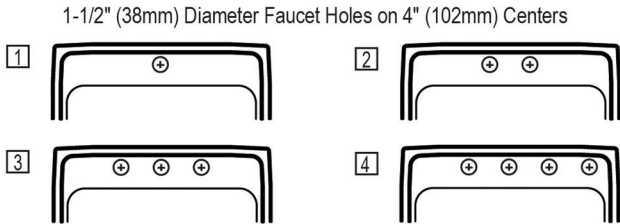

PRODUCT SPECIFICATIONS

Lustertone® Classic Stainless Steel 22" x 19-1/2" x 10-1/8" Single Bowl Drop-in Sink with Perfect Drain®. Sink is manufactured from 18 gauge 304 Stainless Steel with a Lustrous Satin finish, Center drain placement, and Sides and Bottom pads.

Installation Type:	Drop-in
Material:	304 Stainless Steel
Special Features:	Perfect Drain
Finish:	Lustrous Satin
Gauge:	18
Sound Deadening:	Sides and Bottom pads
Number of Bowls:	1
Sink Dimensions:	22" x 19-1/2" x 11-5/8"
Bowl 1 Dimensions:	18" x 14" x 10"
Drain Size:	3-3/8" (86mm)
Drain Location:	Center
Minimum Cabinet Size:	27"
Mounting Hardware:	Part # 64090012 included for countertops up to 3/4" (19mm) thick
Template Included:	No
Cutout Template #:	1000001255

Template is available for download at [elkay.com](#). CAD software will be required to open the template.

Cutout Dimensions for Drop-in Installation:

21-3/8" x 18-7/8" (543mm x 479mm) with 1-1/2" (38mm) corner radius

Perfect Drain: Seamlessly welded stainless steel collar eliminates the gap between a traditional drain and the sink for a more sanitary and gap free installation. Select garbage disposers can be installed on either sink bowl for user convenience. Please see our Garbage Disposer Compatibility Guide.

Hole Drilling Configurations: