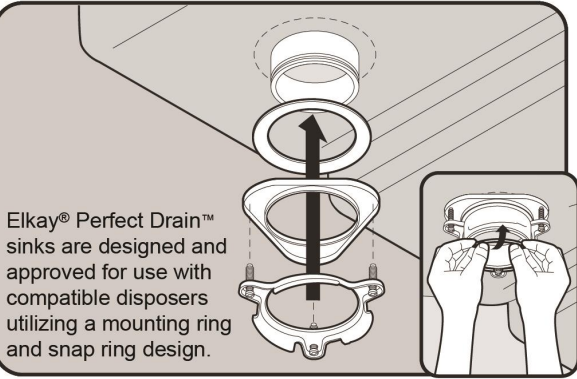

Installation Profile:

Included Accessories

LKPD1	Perfect Drain® Fitting Type 304 Stainless Steel Body and Strainer Spec Sheet (PDF)	

Optional Accessories

CBS1418	Hardwood 15" x 19" x 3/4" Cutting Board Spec Sheet (PDF)	
LKDS35	3-1/2" Garbage Disposal Stopper / Strainer for use with Perfect Drain®-Satin Finish Spec Sheet (PDF)	
LKDS99	3-1/2" Garbage Disposal Stopper / Strainer for use with Perfect Drain®-Chrome Polished Stainless Steel Spec Sheet (PDF)	
LKPDVR18B	Perfect Drain® Chrome Plated Brass Body Vandal-resistant Strainer Spec Sheet (PDF)	

In keeping with our policy of continuing product improvement, Elkay reserves the right to change product specifications without notice. Please visit elkay.com for the most current version of Elkay product specification sheets. This specification describes an Elkay product with design, quality, and functional benefits to the user. When making a comparison of other producers' offerings, be certain these features are not overlooked. Latest version of the spec sheet available: <https://www.elkayfiles.com/spec-sheets/DLR221910PD_spec.pdf>