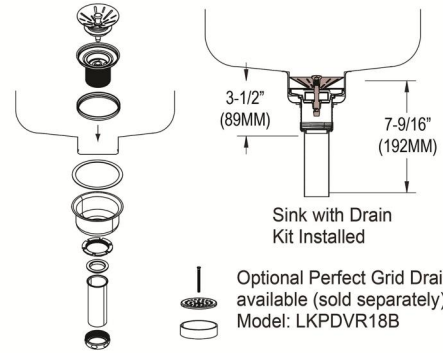

Installation Profile:

Included Accessories

LKPD1	Perfect Drain® Fitting Type 304 Stainless Steel Body and Strainer Spec Sheet (PDF)	

Optional Accessories

CBS1418	Hardwood 15" x 19" x 3/4" Cutting Board Spec Sheet (PDF)	
LKDS35	3-1/2" Garbage Disposal Stopper / Strainer for use with Perfect Drain®-Satin Finish Spec Sheet (PDF)	
LKDS99	3-1/2" Garbage Disposal Stopper / Strainer for use with Perfect Drain®-Chrome Polished Stainless Steel Spec Sheet (PDF)	
LKPDVR18B	Perfect Drain® Chrome Plated Brass Body Vandal-resistant Strainer Spec Sheet (PDF)	

In keeping with our policy of continuing product improvement, Elkay reserves the right to change product specifications without notice. Please visit elkay.com for the most current version of Elkay product specification sheets. This specification describes an Elkay product with design, quality, and functional benefits to the user. When making a comparison of other producers' offerings, be certain these features are not overlooked. Latest version of the spec sheet available: <https://www.elkayfiles.com/spec-sheets/DLR221910PD_spec.pdf>