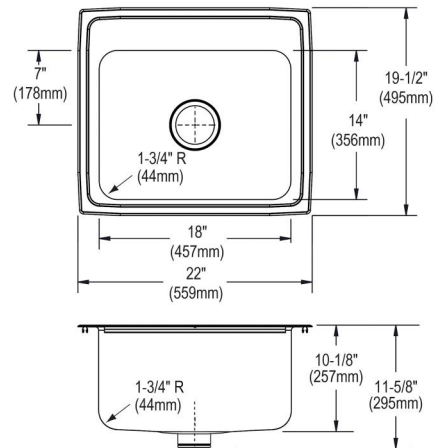

Included with Product: One LKPD1 Perfect Drain and strainer.

A Century of Tradition and Quality. For more than 100 years, Elkay has been making innovative products and providing exceptional customer care. We take pride in offering plumbing products that make life easier, inspire change and leave the world a better place.

Product Compliance: ASME A112.19.3/CSA B45.4
Accessory: ASME A112.18.2/CSA B125.2

Sinks are listed by IAPMO® as meeting the applicable requirements of the Uniform Plumbing Code®, International Plumbing Code®, and National Plumbing Code of Canada.

- [Clean and Care Manual (PDF)](#)
- [Installation Instructions (PDF) - 1000005236](#)
- [Installation Instructions (PDF) - 74180289 Disposer](#)
- [Installation Instructions (PDF) - 74180340-USA Drain](#)
- [Installation Instructions (PDF) - Garbage Disposer Compatibility Guide](#)
- [Warranty (PDF)](#)