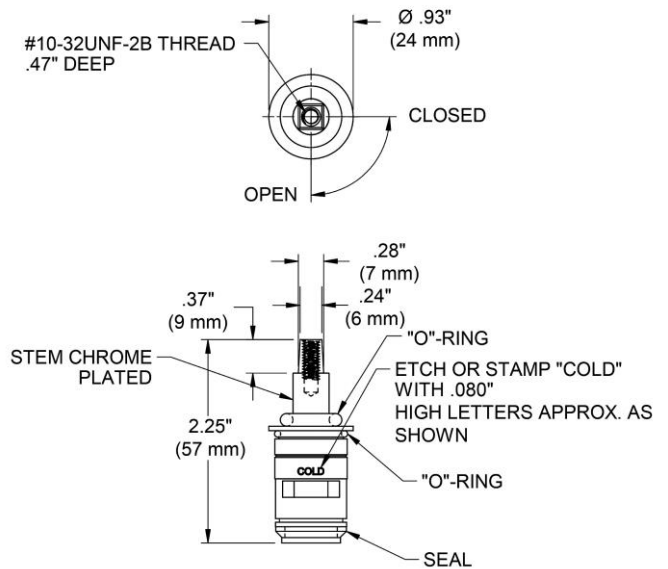

PART: _____ QTY: _____

PROJECT: _____

CONTACT: _____

DATE: _____

NOTES: _____

APPROVAL: _____

In keeping with our policy of continuing product improvement, Elkay reserves the right to change product specifications without notice. Please visit elkay.com for the most current version of Elkay product specification sheets. This specification describes an Elkay product with design, quality, and functional benefits to the user. When making a comparison of other producers' offerings, be certain these features are not overlooked.