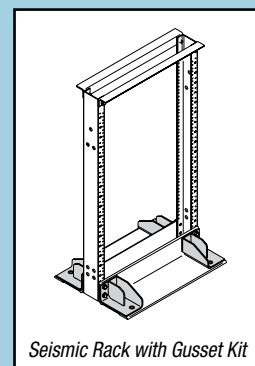

Runway Supports

- Strong welded steel construction
- Provides a pathway for backbone and horizontal cable runs
- Full range of splicing and support accessories available

Runway Supports

Part Number	Description	OPA Number
**	Typical Ceiling Supports for Runway 6" -36"	OPA-2452-07
**	Typical Wall Supports for Runway 6" -36"	OPA-2454-07
SB213AL06K	Wall Bracket for 6" Runway	OPA-2453-07
SB213AL12K	Wall Bracket for 12" Runway	OPA-2453-07
SB213AL18K	Wall Bracket for 18" Runway	OPA-2453-07

**See full catalog (BLCOMD-12) for a complete list of part numbers for these items.

Two-Post Racks

- Double sided universal mounting spacing
- Standard finish flat black powder coat
- Full range of shelves, cable management, and accessories available