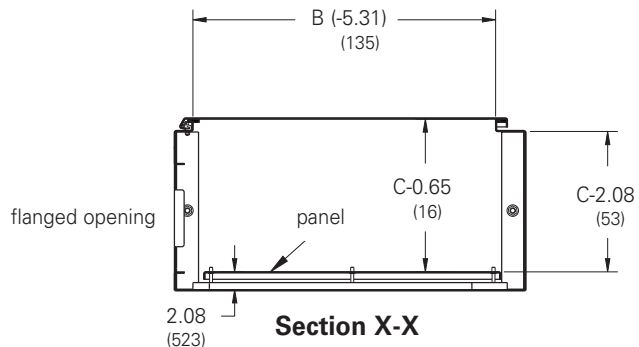

Disconnect Enclosures

Ground-Mount Enclosures Type 12 Modular Single-Door Free-Standing Illustration Sheet and Catalog Number

Disconnect Encl.

Enclosure Catalog Number	Enclosure Size Height x Width x Depth		Panel Size Height x Width	
	A x B x C			
	in.	mm	in.	mm
MFD723918-12FS	72.00 x 39.75 x 18.00	1829 x 1010 x 457	60.00 x 33.75	1524 x 857
MFD843918-12FS	84.00 x 39.75 x 18.00	2134 x 1010 x 457	72.00 x 33.75	1829 x 857
MFD843924-12FS	84.00 x 39.75 x 24.00	2134 x 1010 x 610	72.00 x 33.75	1829 x 857

Notes: Four lifting eyes are furnished when C dimension is 24 (609 mm). Dimensions are in inches. Millimeters shown are for reference only. Data subject to change without notice.