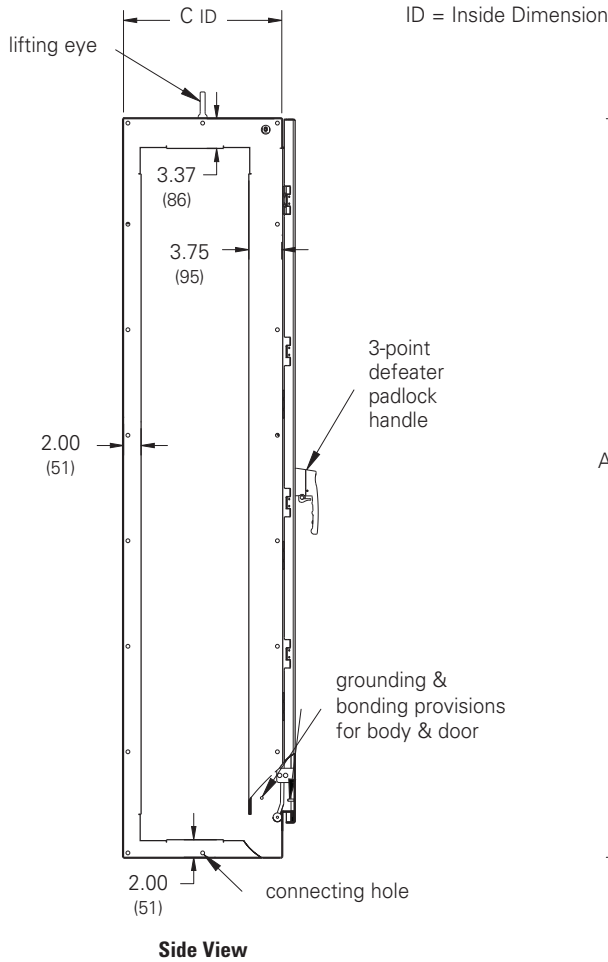

Disconnect Enclosures

Ground-Mount Enclosures Type 12 Modular Single-Door Free-Standing Illustration Sheet and Catalog Number

Disconnect Encl.

Enclosure Catalog Number	Enclosure Size Height x Width x Depth		Panel Size Height x Width	
	A x B x C			
	in.	mm	in.	mm
MFD723918-12FS	72.00 x 39.75 x 18.00	1829 x 1010 x 457	60.00 x 33.75	1524 x 857
MFD843918-12FS	84.00 x 39.75 x 18.00	2134 x 1010 x 457	72.00 x 33.75	1829 x 857
MFD843924-12FS	84.00 x 39.75 x 24.00	2134 x 1010 x 610	72.00 x 33.75	1829 x 857

Notes: Four lifting eyes are furnished when C dimension is 24 (609 mm). Dimensions are in inches. Millimeters shown are for reference only. Data subject to change without notice.