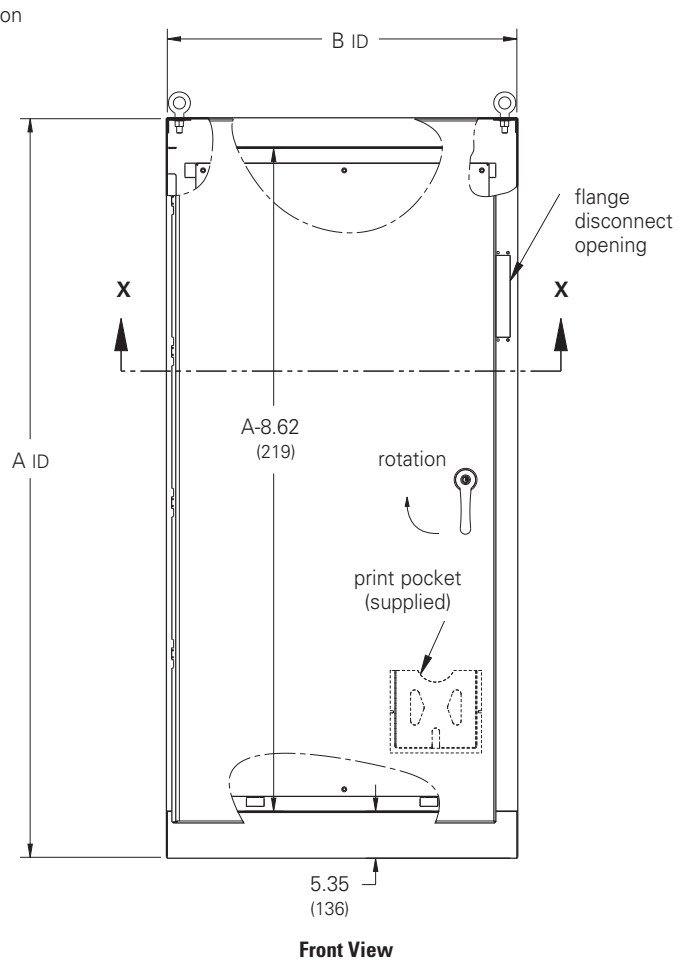

Disconnect Enclosures

Ground-Mount Enclosures Type 12 Modular Single-Door Free-Standing Illustration Sheet and Catalog Number

Disconnect Encl.

Enclosure Catalog Number	Enclosure Size Height x Width x Depth		Panel Size Height x Width	
	A x B x C			
	in.	mm	in.	mm
MFD723918-12FS	72.00 x 39.75 x 18.00	1829 x 1010 x 457	60.00 x 33.75	1524 x 857
MFD843918-12FS	84.00 x 39.75 x 18.00	2134 x 1010 x 457	72.00 x 33.75	1829 x 857
MFD843924-12FS	84.00 x 39.75 x 24.00	2134 x 1010 x 610	72.00 x 33.75	1829 x 857

Notes: Four lifting eyes are furnished when C dimension is 24 (609 mm). Dimensions are in inches. Millimeters shown are for reference only. Data subject to change without notice.