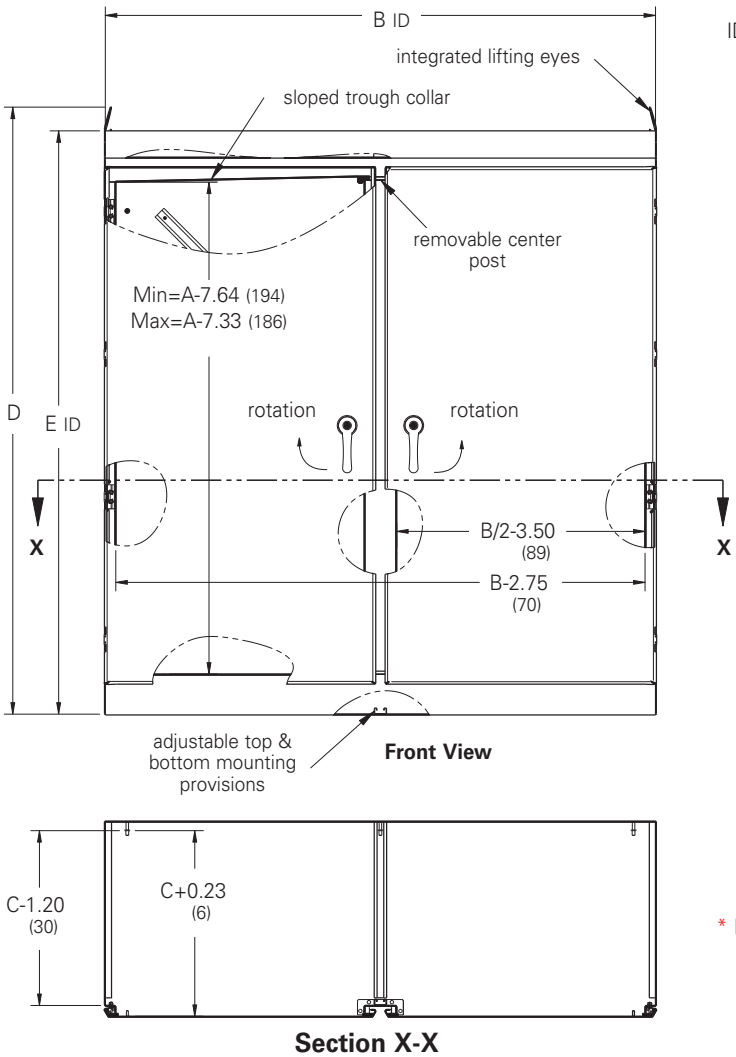

Ground-Mount Enclosures Type 4 EnviroShield™ Free-Standing with 3-Point Locking Illustration Sheet and Catalog Number

Enclosure Catalog Number ANSI 61 Gray Carbon Steel	Enclosure Size Height x Width x Depth A x B x C		D		E	
	in.	mm	in.	mm	in.	mm
	ES-604812-4	60.00 x 48.00 x 12.00	1524 x 1219 x 305	65.87	1673	64.44
ES-604816-4	60.00 x 48.00 x 16.00	1524 x 1219 x 406	65.87	1673	64.44	1637
ES-604820-4	60.00 x 48.00 x 20.00	1524 x 1219 x 508	65.87	1673	64.44	1637
ES-604824-4	60.00 x 48.00 x 24.00	1524 x 1219 x 609	65.87	1673	64.44	1637
ES-606012-4	60.00 x 60.00 x 12.00	1524 x 1524 x 305	65.87	1673	64.44	1637
ES-606016-4	60.00 x 60.00 x 16.00	1524 x 1524 x 406	65.87	1673	64.44	1637
ES-606020-4	60.00 x 60.00 x 20.00	1524 x 1524 x 508	65.87	1673	64.44	1637
ES-606024-4	60.00 x 60.00 x 24.00	1524 x 1524 x 609	67.87	1724	64.44	1637
ES-726012-4	72.00 x 60.00 x 12.00	1829 x 1524 x 305	77.87	1978	76.44	1941
ES-726016-4	72.00 x 60.00 x 16.00	1829 x 1524 x 406	77.87	1978	76.44	1941
ES-726020-4	72.00 x 60.00 x 20.00	1829 x 1524 x 508	77.87	1978	76.44	1941
ES-726024-4	72.00 x 60.00 x 24.00	1829 x 1524 x 609	77.87	1978	76.44	1941
ES-727212-4	72.00 x 72.00 x 12.00	1829 x 1829 x 305	77.87	1978	76.44	1941
ES-727216-4	72.00 x 72.00 x 16.00	1829 x 1829 x 406	77.87	1978	76.44	1941
ES-727220-4	72.00 x 72.00 x 20.00	1829 x 1829 x 508	77.87	1978	76.44	1941
ES-727224-4	72.00 x 72.00 x 24.00	1829 x 1829 x 609	79.87	2028	76.44	1941

* From flange opening to bottom of enclosure

Type 4 Panel Enclosures

Notes: Dimensions are in inches. Millimeters shown are for reference only. Data subject to change without notice.