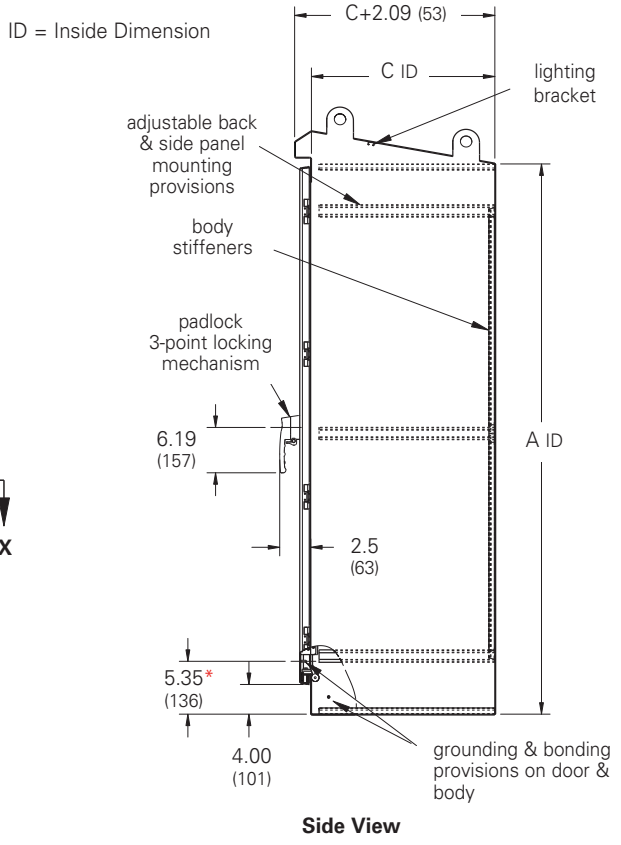

Ground-Mount Enclosures Type 4 EnviroShield™ Free-Standing with 3-Point Locking Illustration Sheet and Catalog Number

Enclosure Catalog Number ANSI 61 Gray Carbon Steel	Enclosure Size Height x Width x Depth A x B x C		D		E	
	in.	mm	in.	mm	in.	mm
	ES-604812-4	60.00 x 48.00 x 12.00	1524 x 1219 x 305	65.87	1673	64.44
ES-604816-4	60.00 x 48.00 x 16.00	1524 x 1219 x 406	65.87	1673	64.44	1637
ES-604820-4	60.00 x 48.00 x 20.00	1524 x 1219 x 508	65.87	1673	64.44	1637
ES-604824-4	60.00 x 48.00 x 24.00	1524 x 1219 x 609	65.87	1673	64.44	1637
ES-606012-4	60.00 x 60.00 x 12.00	1524 x 1524 x 305	65.87	1673	64.44	1637
ES-606016-4	60.00 x 60.00 x 16.00	1524 x 1524 x 406	65.87	1673	64.44	1637
ES-606020-4	60.00 x 60.00 x 20.00	1524 x 1524 x 508	65.87	1673	64.44	1637
ES-606024-4	60.00 x 60.00 x 24.00	1524 x 1524 x 609	67.87	1724	64.44	1637
ES-726012-4	72.00 x 60.00 x 12.00	1829 x 1524 x 305	77.87	1978	76.44	1941
ES-726016-4	72.00 x 60.00 x 16.00	1829 x 1524 x 406	77.87	1978	76.44	1941
ES-726020-4	72.00 x 60.00 x 20.00	1829 x 1524 x 508	77.87	1978	76.44	1941
ES-726024-4	72.00 x 60.00 x 24.00	1829 x 1524 x 609	77.87	1978	76.44	1941
ES-727212-4	72.00 x 72.00 x 12.00	1829 x 1829 x 305	77.87	1978	76.44	1941
ES-727216-4	72.00 x 72.00 x 16.00	1829 x 1829 x 406	77.87	1978	76.44	1941
ES-727220-4	72.00 x 72.00 x 20.00	1829 x 1829 x 508	77.87	1978	76.44	1941
ES-727224-4	72.00 x 72.00 x 24.00	1829 x 1829 x 609	79.87	2028	76.44	1941

* From flange opening to bottom of enclosure

Type 4 Panel Enclosures

Notes: Dimensions are in inches. Millimeters shown are for reference only. Data subject to change without notice.