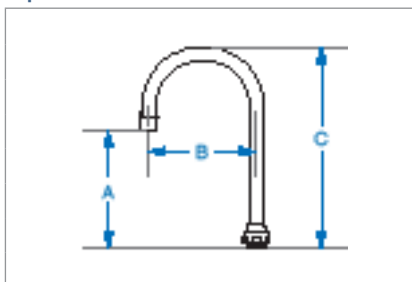

Remote spout

Series: 626, 629

- Single hole
- Choice of wall or deck mount
- Gooseneck design
- Available with laminar flow control spout insert
- Polished chrome finish

Model	Mount	Outlet	Spout
626-ABCP	Deck	-	GN2
626-E3ABCP	Deck	E3	GN2A
626-FCABCP	Deck	-	GN2FC
626-GN8FCABCP	Deck	-	GN8FC
629-E3ABCP	Wall	E3	GN1A

Spouts

Model	A	B	C	Outlet
Gooseneck Rigid/Swing				
GN1A	5-7/8"	3-1/2"	8-3/8"	Male
GN2	5-5/8"	5-1/4"	9-3/4"	Plain
GN2A	6-1/8"	5-1/4"	9-3/4"	Male
Gooseneck 1.5 GPM Laminar Insert				
GN2FC	6-1/8"	5-1/4"	9-3/4"	Plain
GN8FC	6-1/8"	8"	11-1/4"	Plain

Outlets

Model	Thread	GPM
Aerated Standard		
E3	13/16" - 24 UNS Female	2.2