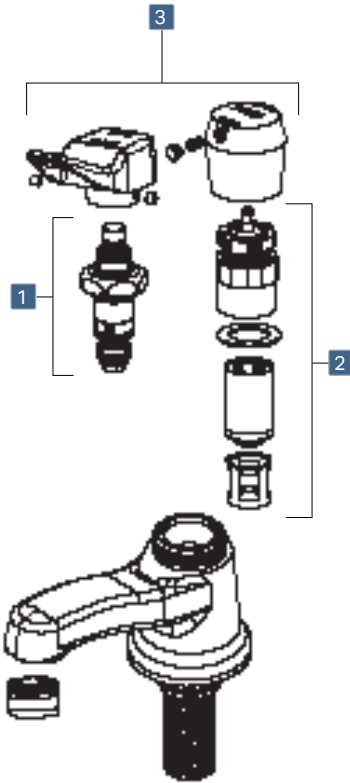

Deck-mounted metering sink faucet Series: 333

- 1/2" NPSM supply inlets and coupling nut for 3/8" or 1/2" flexible riser
- MVP™ metering cartridge
- Polished chrome finish

Model	Cartridge	Handle	Outlet
333-336PSHABCP	NAIAD	336	E12
333-665E39VPSHABCP	MVP	665	E39VP
333-665PSHABCP	MVP	665	E12
333-665PSHVPAABCP	MVP	665	E12VP
333-E2805-665PSHAB	MVP	665	E2805

Cartridges

Model	Description
1	NAIAD
	335-X Adjustable metering cartridge
2	MVP
	667-080K MVP cartridge and actuator

Handles

Model	Description	
3	336 2-13/16" push-tilt handle	
	665 1-3/4" MVP metering push handle	

Spout Dimensions

Model	A	B	C	Outlet
333	1-1/2"	3-1/2"	2-5/8"	Female

Outlets

Model	Thread	GPM
Aerated Standard		
E12	13/16" - 27 UNS Male	2.2
Aerated Vandal Resistant		
E12VP	13/16" - 27 UNS Male	2.2
Non-Aerated Spray Vandal Resistant		
E39VP	13/16" - 27 UNS Male	0.35
E2805	13/16" - 27 UNS Male	0.5