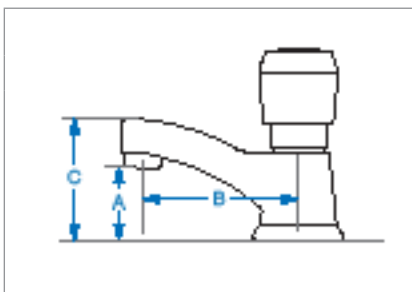

Deck-mounted metering sink faucet Series: 333

- 1/2" NPSM supply inlets and coupling nut for 3/8" or 1/2" flexible riser
- MVP™ metering cartridge
- Polished chrome finish

Model	Cartridge	Handle	Outlet
333-336PSHABCP	NAIAD	336	E12
333-665E39VPSHABCP	MVP	665	E39VP
333-665PSHABCP	MVP	665	E12
333-665PSHVPAABCP	MVP	665	E12VP
333-E2805-665PSHAB	MVP	665	E2805

Cartridges

Model	Description
1	NAIAD
	335-X Adjustable metering cartridge
2	MVP
	667-080K MVP cartridge and actuator

Handles

Model	Description	
3	336 2-13/16" push-tilt handle	
	665 1-3/4" MVP metering push handle	

Spout Dimensions

Model	A	B	C	Outlet
333	1-1/2"	3-1/2"	2-5/8"	Female

Outlets

Model	Thread	GPM
Aerated Standard		
E12	13/16" - 27 UNS Male	2.2
Aerated Vandal Resistant		
E12VP	13/16" - 27 UNS Male	2.2
Non-Aerated Spray Vandal Resistant		
E39VP	13/16" - 27 UNS Male	0.35
E2805	13/16" - 27 UNS Male	0.5