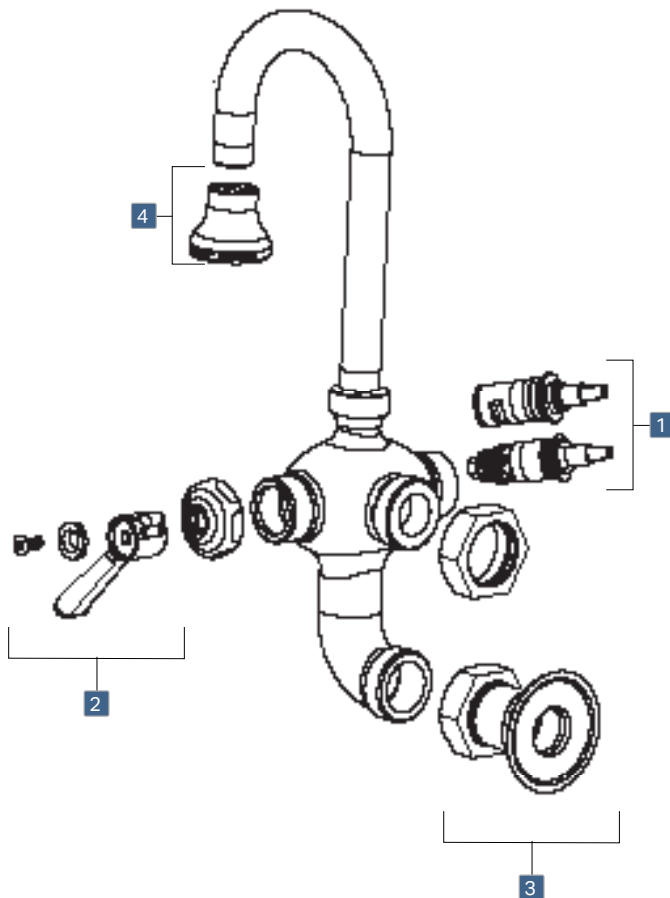

Wall-mounted manual sink faucet

Series: 225

- 3" vertical fixed centers
- Vandal-resistant lever handles standard
- 3-1/2" center-to-center rigid spout
- Quaturn™ compression cartridges
- Polished chrome finish

Model	Arm	Cartridge	Handle	Outlet	Spout
225-ABCP	–	Quaturn	369	E4F	225-001
225-261ABCP	261	Quaturn	369	E4F	225-001
225-261E3-3XKABCP*	261	Quaturn	369	E3-3	225-001

*Not available with CFNow! shipping

Cartridges

Model	Description	
Quaturn™ Compression		
1	1-099XT Short stem, right	
	1-100XT Short stem, left	
	Ceramic	
	1-099XK Short stem, right	
1-100XK Short stem, left		

Handles

Model	Description
2 369	2-3/8" lever Vandal proof 

Arms

Model	Description
3 261	Straight inlet arm

Outlets

Model	Description
4	E4F 3/8" - 18 NPSM Female 1.5
	E3-3 3/8" - 18 NPSM Female 2.2