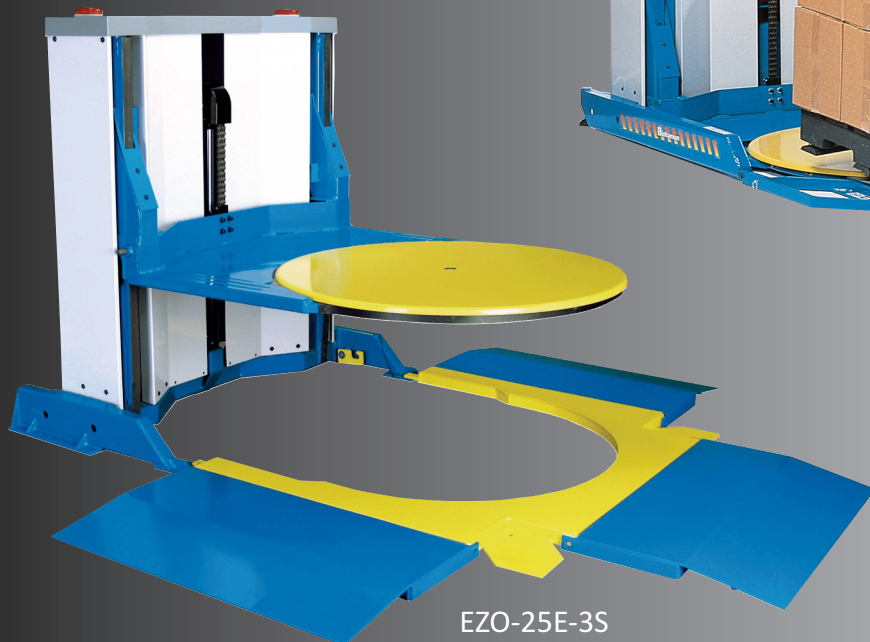

EZ-Off Lifter®

*The Bishamon EZ-OFF Lifter
Provides The Convenience
of Pallet Truck Accessibility
With a Rotating Platform!*

EZO-25E

EZO-25E-3S

Learn More at: bishamon.com

Experience Industry's
"Best Engineered"
Ergonomic Equipment