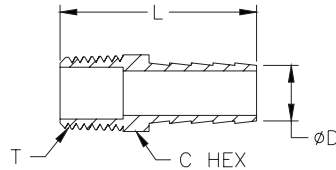

**Note: Actual product dimensions and appearance may vary**

HydroMode™ Lead Free Brass Straight Barb Fitting								
Inch Sizes - dimensions in inches [mm]								
Part No.	Price	Description	Parts Per Pkg	Weight	T	L	ØD	C Hex
<a href="#">NLBHB-316-18N</a>	\$13.50	Straight barb, 3/16 inch hose to 1/8 inch male NPT	3	0.1	1/8	1.27 [32.1]	0.20 [5.1]	0.44 [11.1]
<a href="#">NLBHB-14-18N</a>	\$13.50	Straight barb, 1/4 inch hose to 1/8 inch male NPT	3	0.1	1/8	1.43 [36.3]	0.24 [6.1]	0.44 [11.1]
<a href="#">NLBHB-14-14N</a>	\$8.25	Straight barb, 1/4 inch hose to 1/4 inch male NPT	3	0.1	1/4	1.69 [42.9]	0.24 [6.1]	0.56 [14.3]
<a href="#">NLBHB-516-18N</a>	\$17.00	Straight barb, 5/16 inch hose to 1/8 inch male NPT	3	0.1	1/8	1.40 [35.6]	0.29 [7.4]	0.44 [11.1]
<a href="#">NLBHB-516-14N</a>	\$18.50	Straight barb, 5/16 inch hose to 1/4 inch male NPT	3	0.1	1/4	1.43 [36.3]	0.29 [7.4]	0.56 [14.3]
<a href="#">NLBHB-38-14N</a>	\$16.50	Straight barb, 3/8 inch hose to 1/4 inch male NPT	3	0.1	1/4	1.63 [41.5]	0.36 [9.2]	0.56 [14.3]
<a href="#">NLBHB-38-38N</a>	\$24.00	Straight barb, 3/8 inch hose to 3/8 inch male NPT	3	0.2	3/8	1.52 [38.6]	0.36 [9.2]	0.69 [17.5]
<a href="#">NLBHB-38-12N</a>	\$44.00	Straight barb, 3/8 inch hose to 1/2 inch male NPT	3	0.2	1/2	1.61 [40.9]	0.36 [9.2]	0.88 [22.2]
<a href="#">NLBHB-12-14N</a>	\$28.00	Straight barb, 1/2 inch hose to 1/4 inch male NPT	3	0.2	1/4	1.64 [41.8]	0.48 [12.3]	0.56 [14.3]
<a href="#">NLBHB-12-38N</a>	\$26.50	Straight barb, 1/2 inch hose to 3/8 inch male NPT	3	0.2	3/8	1.74 [44.1]	0.48 [12.3]	0.69 [17.5]
<a href="#">NLBHB-12-12N</a>	\$35.50	Straight barb, 1/2 inch hose to 1/2 inch male NPT	3	0.3	1/2	1.80 [45.7]	0.48 [12.3]	0.88 [22.2]
<a href="#">NLBHB-34-12N</a>	\$53.00	Straight barb, 3/4 inch hose to 1/2 inch male NPT	3	0.3	1/2	1.78 [45.2]	0.73 [18.5]	0.88 [22.2]
<a href="#">NLBHB-34-34N</a>	\$75.00	Straight barb, 3/4 inch hose to 3/4 inch male NPT	3	0.4	3/4	1.90 [48.3]	0.73 [18.5]	1.06 [27.0]