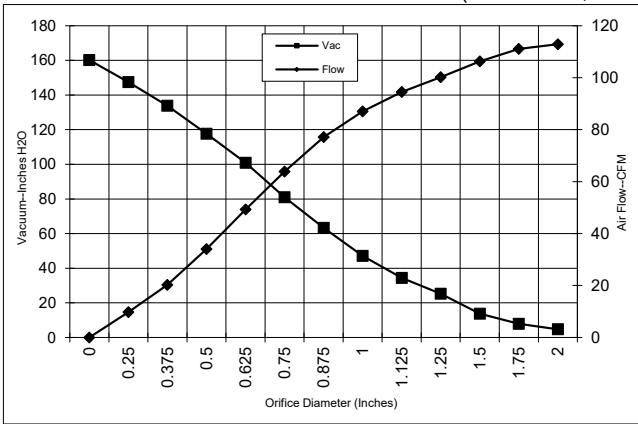

TYPICAL MOTOR PERFORMANCE.*

(At 120 volts, 60Hz, test data is corrected to standard conditions of 29.92 Hg, 68° F.)

ASTM DATA

Orifice (Inches)	Amps	Watts (In)	RPM	Vac (In.H₂O)	Flow (CFM)	Air Watts
2.000	4.0	479	28021	2.4	80.7	22
1.750	4.0	476	27972	3.8	78.5	35
1.500	4.0	474	28070	6.7	75.1	59
1.250	4.0	477	28094	11.6	69.2	94
1.125	4.0	477	28119	15.7	65.0	119
1.000	4.0	476	28216	20.9	59.1	145
0.875	3.9	467	28509	27.4	51.3	165
0.750	3.8	454	29046	34.6	42.3	171
0.625	3.7	443	29925	41.4	32.0	156
0.500	3.6	424	31048	46.6	21.6	118
0.375	3.3	396	32707	53.1	13.2	82
0.250	3.1	375	34465	58.0	6.5	44
0.000	3.0	356	36222	60.5	0.0	0

METRIC DATA