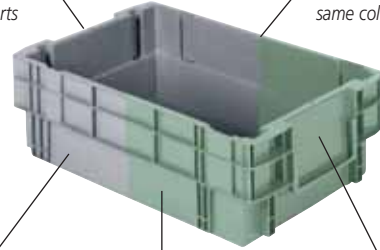

Bi-Color Stack & Nest Totes

- Stack when loaded to protect contents, nest when empty with 180° turn - 50% nesting ratio.

- Available in solid and ventilated versions.
- Modular to 48" x 45" pallet.
- Compatible with automated handling equipment.
- Standard colors include Gray/Red, Gray/Blue, Gray/Green, Green/Blue, Lt. Blue/Blue.

Solid or vented styles for flexibility to fit applications from food to automotive parts

Bi-Colors clearly identify stack and nest positions: alternate colors - nested, same color - stacked

Straight walls provide maximum internal and external space usage

Smooth surfaces for easy cleaning

Identification areas for labels and tags

Unique, one-piece design allows for optional dividers, cradles, and dunnage.

SN15120709

SN24150709

SN24150999

SN24220913

SN24221113

Bi-Color Stack & Nest Totes

| Model No. | Outside Dimensions | | | | | | Inside Dimensions Bottom | | | | | | Capacity | |
|------------|--------------------|-----|----|-----|-----|-----|--------------------------|-----|-----|-----|-----|-----|----------|----|
| | Inches | | | mm | | | Inches | | | mm | | | Lbs. | Kg |
| | L | W | H | L | W | H | L | W | H | L | W | H | | |
| SN15120709 | 15 | 12 | 7½ | 381 | 305 | 191 | 11½ | 10¾ | 7 | 293 | 264 | 178 | 35 | 15 |
| SN24150709 | 24 | 15 | 7½ | 610 | 381 | 191 | 20½ | 13¾ | 7 | 521 | 340 | 178 | 35 | 15 |
| SN24150999 | 24 | 15 | 9½ | 610 | 381 | 240 | 20½ | 13¾ | 9 | 521 | 340 | 229 | 45 | 20 |
| SN24220913 | 24 | 22½ | 9 | 610 | 572 | 229 | 21¼ | 20½ | 8½ | 553 | 520 | 218 | 45 | 20 |
| SN24221113 | 24 | 22 | 11 | 610 | 559 | 279 | 21¼ | 20½ | 10¾ | 553 | 520 | 269 | 45 | 20 |
| 11020 | 23¾ | 15¼ | 4¾ | 600 | 400 | 117 | - | - | - | - | - | - | - | - |