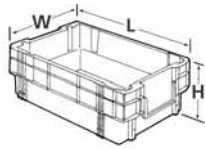

Smooth surfaces for easy cleaning

Identification areas for labels and tags

Unique, one-piece design allows for optional dividers, cradles, and dunnage.

SN15120709

SN24150709

SN24150999

SN24220913

SN24221113

Bi-Color Stack & Nest Totes

| Model No. | Outside Dimensions | | | | | | Inside Dimensions Bottom | | | | | | Capacity | |
|------------|--------------------|-----|----|-----|-----|-----|--------------------------|-----|-----|-----|-----|-----|----------|----|
| | Inches | | | mm | | | Inches | | | mm | | | Lbs. | Kg |
| | L | W | H | L | W | H | L | W | H | L | W | H | | |
| SN15120709 | 15 | 12 | 7½ | 381 | 305 | 191 | 11½ | 10¾ | 7 | 293 | 264 | 178 | 35 | 15 |
| SN24150709 | 24 | 15 | 7½ | 610 | 381 | 191 | 20½ | 13¾ | 7 | 521 | 340 | 178 | 35 | 15 |
| SN24150999 | 24 | 15 | 9½ | 610 | 381 | 240 | 20½ | 13¾ | 9 | 521 | 340 | 229 | 45 | 20 |
| SN24220913 | 24 | 22½ | 9 | 610 | 572 | 229 | 21¼ | 20½ | 8½ | 553 | 520 | 218 | 45 | 20 |
| SN24221113 | 24 | 22 | 11 | 610 | 559 | 279 | 21¼ | 20½ | 10¾ | 553 | 520 | 269 | 45 | 20 |
| 11020 | 23¾ | 15¼ | 4¾ | 600 | 400 | 117 | - | - | - | - | - | - | - | - |