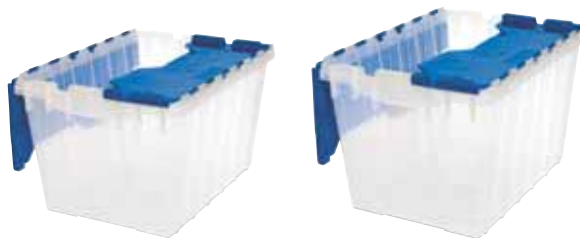

Bi-Color Stack & Nest Totes

- Stack when loaded to protect contents, nest when empty with 180° turn - 50% nesting ratio.

- Available in solid and ventilated versions.
- Modular to 48" x 45" pallet.
- Compatible with automated handling equipment.
- Standard colors include Gray/Red, Gray/Blue, Gray/Green, Green/Blue, Lt. Blue/Blue.

Solid or vented styles for flexibility to fit applications from food to automotive parts

Bi-Colors clearly identify stack and nest positions: alternate colors - nested, same color - stacked

Straight walls provide maximum internal and external space usage

KeepBoxes™

- KeepBoxes stack and nest for optimal space usage
- Clearly identify contents through transparent bases
- Attached lids snap securely closed to protect contents from dust or damage

Durable full-length steel hinge pins for lids

66497CLDGN

Ribbing reinforces sides to prevent flexing under loads

66486CLDBL

66499CLSIL

Tilt & Locks

| Model No. | Description | L | W | H | L | W | H | Ctn. Qty. |
|------------|-------------------|-----|-----|-----|-----|-----|-----|-----------|
| 66486CLDBL | 12-Gallon KeepBox | 21½ | 15 | 12½ | 546 | 381 | 318 | 6 |
| 66499CLSIL | 68-Quart KeepBox | 23 | 16¾ | 14 | 584 | 422 | 356 | 6 |
| 66497CLDGN | 18-Gallon KeepBox | 21½ | 15 | 17 | 546 | 381 | 432 | 3 |